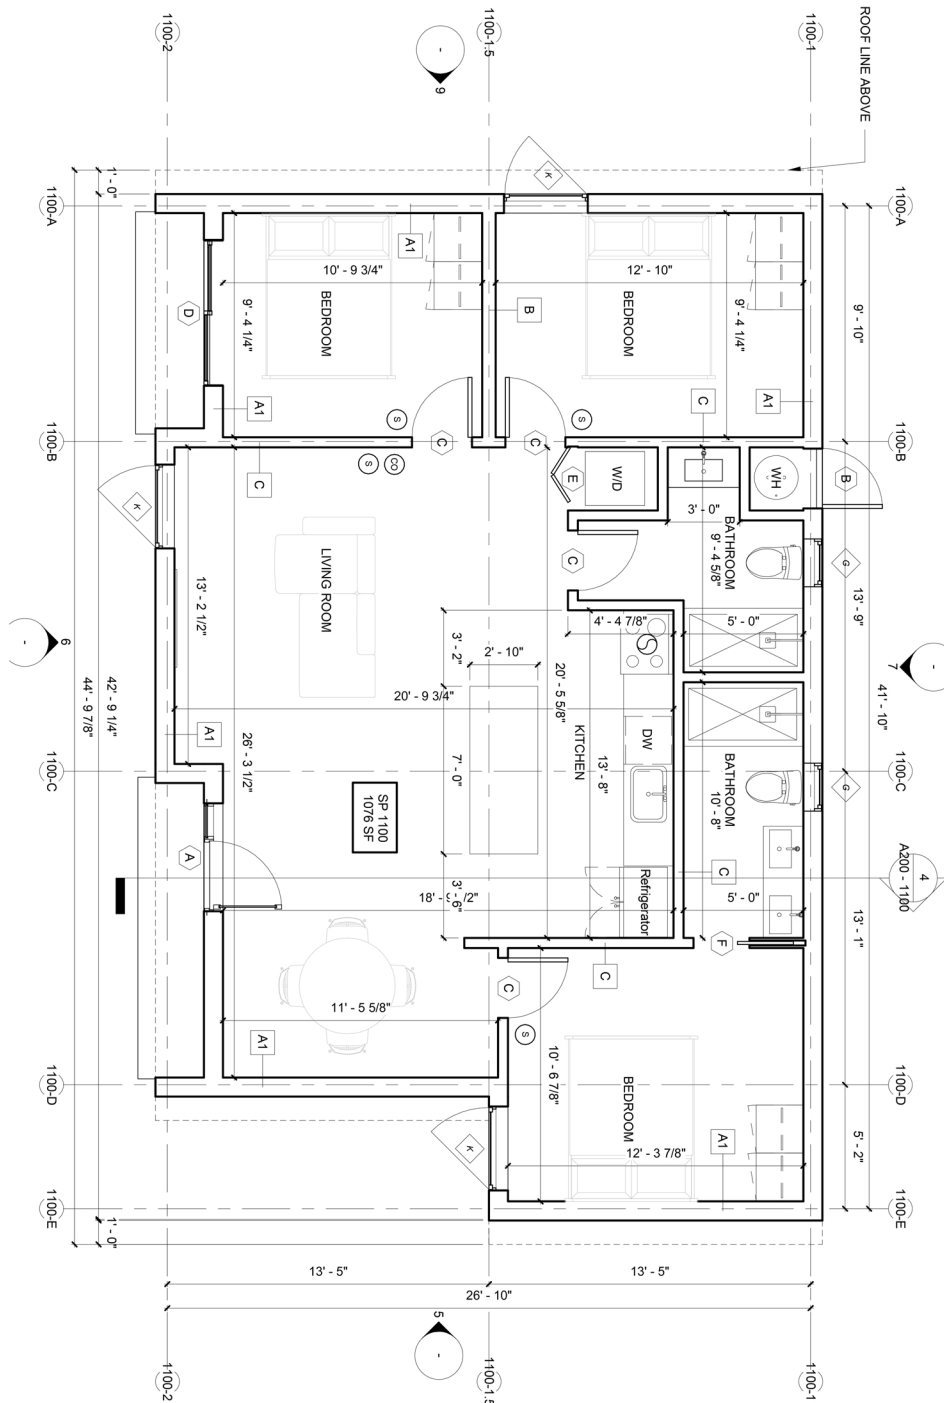

LARGEST MODEL

# The AS1100

3-BEDROOM - 1100 SQ FT

The **AS1100** is AmerADU's largest unit — a fully appointed 3-bedroom, 2-bathroom home built for families, multigenerational households, or investors looking to maximize rental income. With an open-plan living, kitchen, and dining area, two full bathrooms, in-unit laundry, and a full-size kitchen with appliances, the AS1100 is a complete home that happens to fit in your backyard.